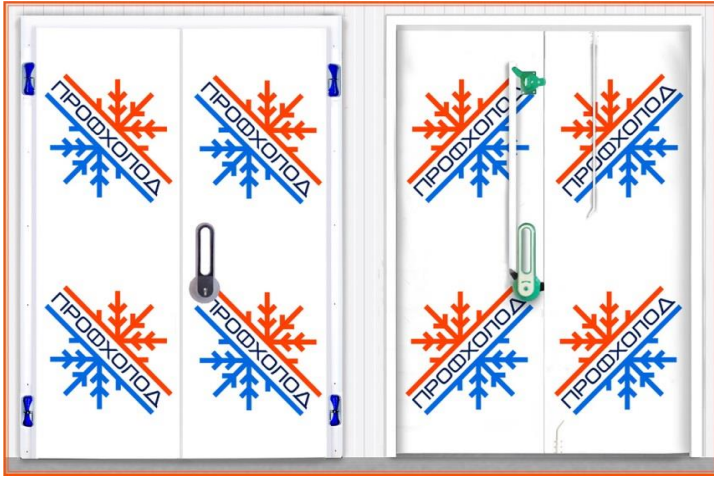

- **Core:** rigid polyurethane foam by German Dow Chemical
- **Foam Density:** 50 kg/m³
- **Thermal conductivity:** 0,022 W/(m*k)
- **Exterior and interior metal, including door shoulders:** 0,5 mm thick galvanised steel, in RAL colours of your choice
- **Packaging:** 50 micron thick plastic stretch-wrap

All door locks feature locking mechanisms operated from the inside by an emergency opener, knob or lever

All doors are equipped with European-made rubber refrigerator gaskets for perfect tightness

Doors for freezing rooms are equipped with double profile gaskets

Door catalogue codes

HDL D	Hinged Double Leaf Door
HDL D R	Hinged Double Leaf Door R Series
L	Low temperature door for freezing rooms
M	Medium temperature door for cold rooms
Right/Left	Active door blade

Example of door catalogue code: HDLD R 1400 2000 100 Rai9003/Rai9003 80 L Right

Door type	Doorway Width	Doorway Height	Door leaf thickness	Door steel type		Threshold height	Temperature	Active door blade
				Exterior metal	Interior metal			
Hinged Double Leaf Door R Series	1400	2000	100	RAL9003	RAL9003	80	L	Right

Additional options for HDLD

Item	Catalogue code	Price
Frame heating cable for low-temperature cold rooms below 0°C. Price for running meter	L	5
Gasket heating cable for freezing rooms below -25°C. Price for 1 item		18
Frame installation hardware for insulated sandwich panels with an opening	FI HDLD	19
Frame installation hardware for brick wall	FI B	12
Frame installation hardware for steel stud construction	FI S	4
Stainless steel on one side AISI 304	AISI 304	26
Price for 1 sq m of door opening AISI 430	AISI 430	14
Stainless steel frame AISI 304	AISI 304	34
Price for 1 running meter AISI 430	AISI 430	20
Customized frame for monorail		61
Plexiglass window, size 400X400 mm		40
Plexiglass window, size 400X600 mm		52
STUV handle hardware for passive leaf		104
Thershold with heating cable AISI 430. Price for 1 running meter		36
Thershold with heating cable AISI 304. Price for 1 running meter		43
Thershold with heating cable for doors without threshold. Price for 1 running meter		24
Stainless steel metalware kit. Price for 1 sq m		4
Hidden installation kit		29
Frame hidden installation kit AISI 304		65
Frame hidden installation kit AISI 430		59