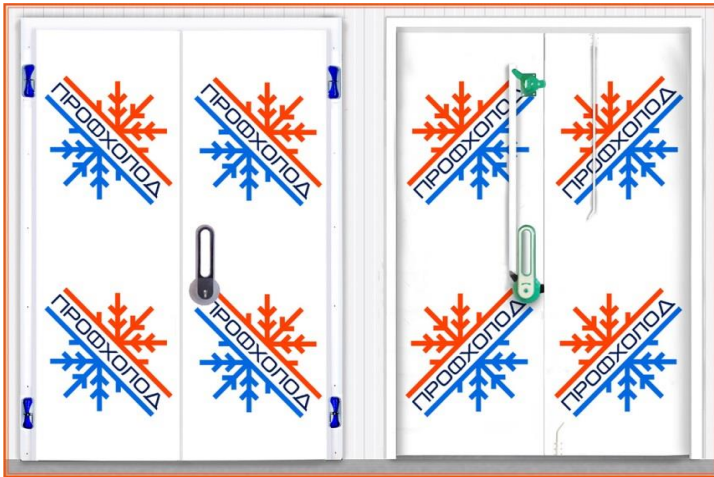

- **Core:** rigid polyurethane foam by German Dow Chemical
- **Foam Density:** 50 kg/m³
- **Thermal conductivity:** 0,022 W/(m*k)
- **Exterior and interior metal, including door shoulders:** 0,5 mm thick galvanised steel, in RAL colours of your choice
- **Packaging:** 50 micron thick plastic stretch-wrap

All door locks feature locking mechanisms operated from the inside by an emergency opener, knob or lever

All doors are equipped with European-made rubber refrigerator gaskets for perfect tightness

Doors for freezing rooms are equipped with double profile gaskets

Door catalogue codes

HDLD	Hinged Double Leaf Door
HDLD R	Hinged Double Leaf Door R Series
L	Low temperature door for freezing rooms
M	Medium temperature door for cold rooms
Right/Left	Active door blade

Example of door catalogue code: HDLD R 1400 2000 100 Rai9003/Rai9003 80 L Right

Door type	Doorway Width	Doorway Height	Door leaf thickness	Door steel type		Threshold height	Temperature	Active door blade
				Exterior metal	Interior metal			
Hinged Double Leaf Door R Series	1400	2000	100	RAL9003	RAL9003	80	L	Right

Additional options for HDLD

Item	Catalogue code	Price
Frame heating cable for low-temperature cold rooms below 0°C. Price for running meter	L	6
Gasket heating cable for freezing rooms below -25°C. Price for 1 item		21
Frame installation hardware for insulated sandwich panels with an opening	FI HDLD	23
Frame installation hardware for brick wall	FI B	14
Frame installation hardware for steel stud construction	FI S	4
Stainless steel on one side AISI 304	AISI 304	30
Price for 1 sq m of door opening AISI 430	AISI 430	16
Stainless steel frame AISI 304	AISI 304	40
Price for 1 running meter AISI 430	AISI 430	23
Customized frame for monorail		71
Plexiglass window, size 400X400 mm		47
Plexiglass window, size 400X600 mm		61
STUV handle hardware for passive leaf		121
Thershold with heating cable AISI 430. Price for 1 running meter		42
Thershold with heating cable AISI 304. Price for 1 running meter		50
Thershold with heating cable for doors without threshold. Price for 1 running meter		28
Stainless steel metalware kit. Price for 1 sq m		5
Hidden installation kit		34
Frame hidden installation kit AISI 304		76
Frame hidden installation kit AISI 430		69