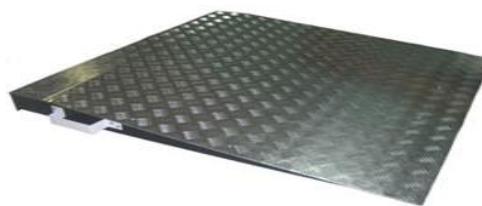

Door ramps

		Door ramp width, mm										
		1400	1500	1600	1700	1800	1900	2000	2100	2200	2300	2400
Door ramp height, mm	50	105	108	111	114	116	119	122	124	127	130	132
	60	114	117	119	122	125	127	130	133	135	138	141
	80	123	126	129	131	134	137	140	142	145	148	150
	100	132	135	138	140	143	146	148	151	154	156	159
	120	141	143	146	149	151	154	157	160	162	165	168
	150	149	152	155	158	160	163	166	168	171	174	176
	200	159	162	164	167	170	172	175	178	180	183	186

- **Standard ramp height:** 1000 mm
- **Ramp base material:** painted steel 2 mm
- **Ramp surface material:** checker plate metal