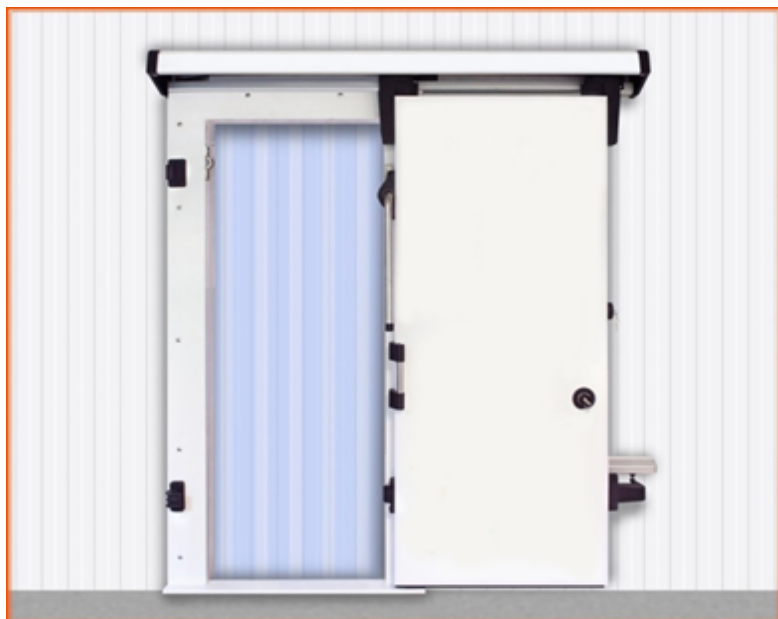

**Our doors are available in custom sizes to insure best commercial application**  
**Please notice that the lock comes as a separate option, and it's price is calculated separately**

- **Core:** rigid polyurethane foam by German Dow Chemical Company
- **Foam Density:** up to 50 kg/m<sup>3</sup>
- **Thermal conductivity:** 0,022 W/(m\*k)
- **Exterior and interior metal, including door shoulders:** 0,5 mm thick galvanised steel, in RAL colours of your choice
- **Packaging:** 50 micron thick plastic stretch-wrap
- **Door lock** comes with a key and emergency opener from inside
- **All doors are equipped with European-made rubber refrigerator gaskets for perfect tightness**
- **Double gaskets are factory installed to all freezer room doors**